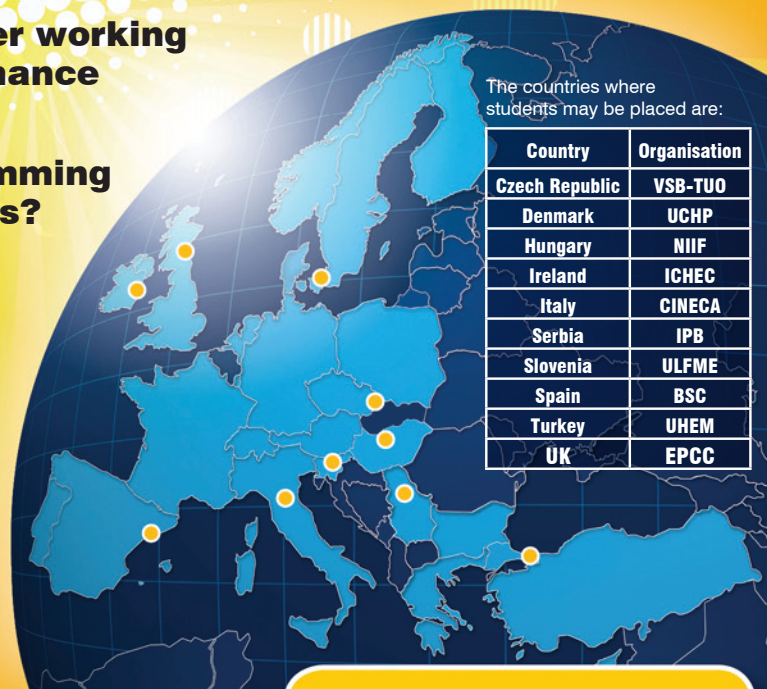

# SUMMER OF HPC

**Would you like to spend the summer working abroad at a European High Performance Computing (HPC) Centre?**

**Have you got an interest in programming and are eager to improve your skills?**

If you have answered yes to any of these questions then the Summer of HPC is for you. Read on to find out more information about the programme.

The countries where students may be placed are:

Country	Organisation
Czech Republic	VSB-TUO
Denmark	UCHP
Hungary	NIIF
Ireland	ICHEC
Italy	CINECA
Serbia	IPB
Slovenia	ULFME
Spain	BSC
Turkey	UHEM
UK	EPCC

## ABOUT SUMMER OF HPC

Summer of HPC is a PRACE programme that offers summer placements at HPC centres across Europe. Up to twenty top applicants from across Europe will be selected to participate. Participants will spend two months working on projects related to PRACE technical or industrial work and produce a visualisation or video of their results. The programme will run from July 1st to August 30th, with a kick-off training week in Edinburgh attended by all participants. Flights, accommodation and a stipend will be provided to all successful applicants; all you need to bring is your interest in computing and some enthusiasm! Prizes will be awarded for the best participants.